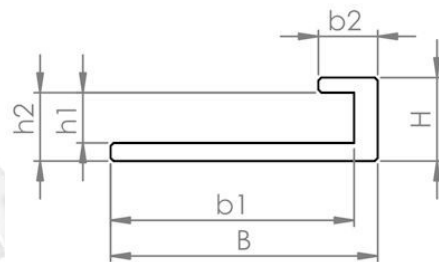

L-Profile

Guide rail

B	H	b1	b2	h1	h2
45	14	41	10	8,5	11,5

All special sizes available. (Tolerances acc. to DIN 2768 medium)